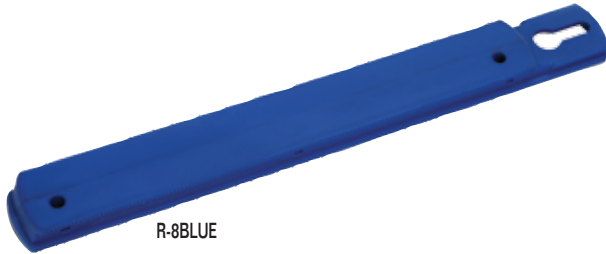

RC-37-15P

R-8BLUE

R-4A

50001A

50003A

WILLIAMS®

PLASTIC SOCKET RAILS AND CLIPS

Product Code	Description	Material	Length (Inches)
R-8BLUE	Socket Rail - Blue	Plastic	8
R-8RED	Socket Rail - Red	Plastic	8
R-13BLUE	Socket Rail - Blue	Plastic	13
R-13RED	Socket Rail - Red	Plastic	13
R-18BLUE	Socket Rail - Blue	Plastic	18
R-18RED	Socket Rail - Red	Plastic	18

Product Code	Description	Package Quantity	Drive Size (Inches)
RC-25-15P	Socket Clip	15 Pack	1/4
RC-37-15P	Socket Clip	15 Pack	3/8
RC-50-15P	Socket Clip	15 Pack	1/2

* Socket clips sold individually

* All rails hold any size clips

Features

- Heavy construction for long life.
- Ideal for storing a variety of tools such as wrenches, extensions, and ratchets.

WILLIAMS®

VINYL POUCHES

Customize Your Own Tool Sets

Product Code	Width (Inches)	Height (Inches)
50001A	4 1/2	12 1/2
50003A	6	15
50005A	7 1/2	19
50007A	9 1/2	19
097411A	6	3/8
099965A	9 1/2	1/8

Features

- Extra heavy construction with snap fastening
- Clear plastic front panels allows full visibility to tools
- Metal grommets allow pouch to be hung on pegboard