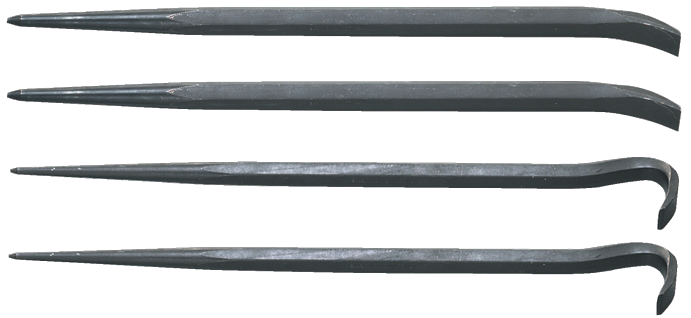

PBS-7
4 Piece Pinch & Roll Bar Set

PRODUCT DETAILS

- Includes Pinch Bars & Roll Bars
- Heavy duty construction for strength and durability

PRODUCT ATTRIBUTES

Product				
JHWPBS-7	24.5 in	5 in	4 in	9.15 lb

SET CONTENT

 **Pinch Bar, 7/8 Flat, 24**
JHWC-80A

 **Pinch Bar, 7/8 Flat, 18**
JHWC-82A

 **Roll Bar, 16**
JHWC-715

 **Roll Bar, 18**
JHWC-718