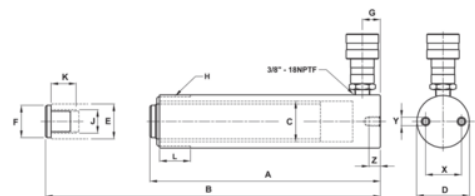

JHW6C05T00
5T Single Acting Cylinders 0.25"
Stroke 3/8"

PRODUCT DETAILS

- 39 models
- Internal plunger threads
- Snap in grooved saddles
- Rod wiper seals out dirt and contamination
- Collar fixture threads
- Two base mounting holes on most models
- Our most rugged, high torque capacity ratchet

PRODUCT ATTRIBUTES

Product: **JHW6C05T00**

	5 t		0.63 in		1.10 in
PSI	9090 psi		0.69 in ³	A	1.61 in
B	2.24 in	C	1.18 in	D	2.36x1.58 in
E	0.98 in	F		G	0.75 in
H	6-7/8-12 in	L		J	
K		X	1.10 in	Y	0.2 in
Z					