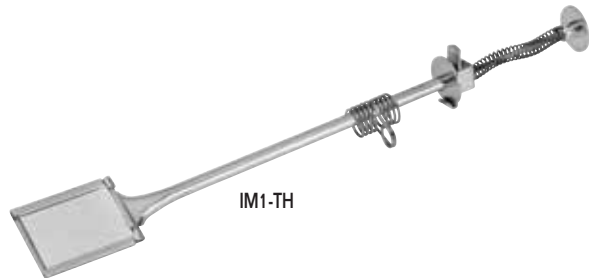

IM1-TH

TOOLS@HEIGHT GREASE GUN

Product Code	Description
THYA728A	Tools@Height Tether-Ready Grease Gun

Features

- Lever-operated large capacity gun develops 6,000 PSI
- Accepts 16 oz. bulk or 14-1/4 oz. cartridge grease
- Includes 18" flexible whip hose with coupler and 6" rigid extension