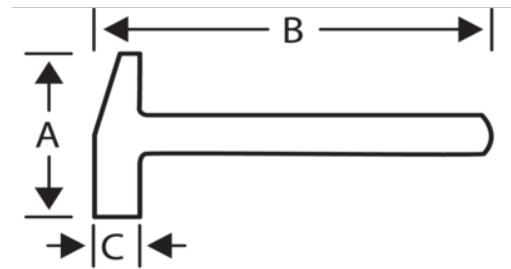

480-12

**Warrington Hammer English
Joiner's with Cross Pein 340 g**

PRODUCT DETAILS

- Traditional English joiner's hammer with cross pein
- Handle of first class, genuine hickory, straight grained, without knots
- For mechanics, general purpose

PRODUCT ATTRIBUTES

Product		A	B	C	 g
480-12	340 g	120 mm	310 mm	26 mm	550 g

Follow the Fish!