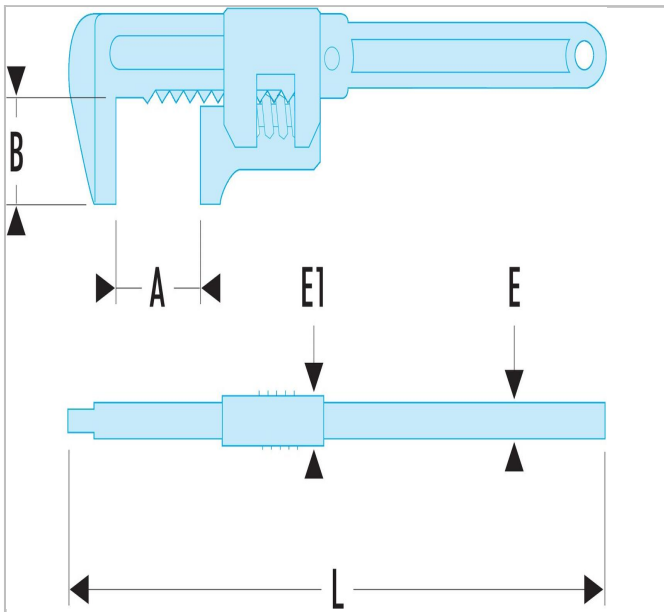

105.280 | 105 - Monkey wrenches

Description:

- Large capacity robust wrenches for heavy duty work. Examples: building, farming, worksites.
- Set of 3 wrenches: maximum capacity 60 - 70 - 80 mm.
- Presentation: satin chrome finish.

	105.280
A [mm]	70
Length L [mm]	280.0
Thickness E [mm]	11.0
Thickness E1 [mm]	20.0
Head Width B [mm]	45
A Maxi [mm]	70
Weight [Kg]	1