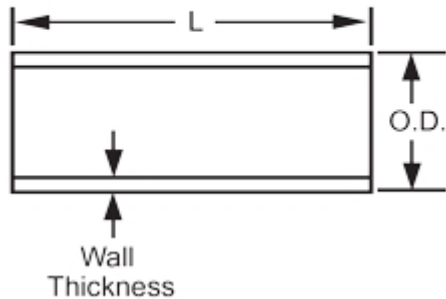

**Weight(gm):** 1345

**Size:** 4"

**Color:** BLUE

**Material:** PVC LE

**Type** 15 Ft Length

L = 15

AVG.O.D. = 4.500  
D.

Minimum = .337  
m Wall

## Typical Pipe Dimension Reference

The information printed here is based on current information & product design at the time of publication and is subject to change without notification. Spears® ongoing commitment to product improvement may result in some variation. No representation, guarantees or warranties of any kind are as to its accuracy, suitability for particular application or results to be obtained therefrom. For verification of technical data or additional information, please contact Spears® Technical Service Department :: WEST COAST : (818) 364-1611 - EAST COAST : (717) 938-9006