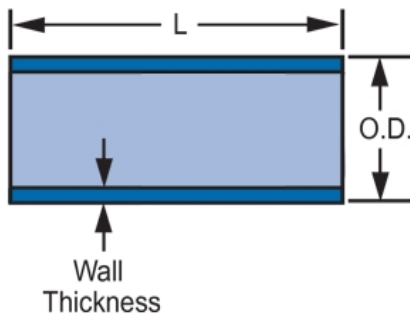

**Part No:** LXT-040

**Pipe**

**Low Extractable Pipe**

**Desc:** 4 LOW-EXTRACTABLE SCH80 PIPE 15FT

**MSRP:** 106.07

**Part Code:** 064

**Weight(lbs):** 2.965

**Weight(kg):** 1.345

**Weight(gm):** 1345

**Size:** 4"

**Color:** BLUE

**Material:** PVC LE

**Type** 15 Ft Length

L = 15

AVG.O.D. = 4.500  
D.

Minimum = .337  
m Wall