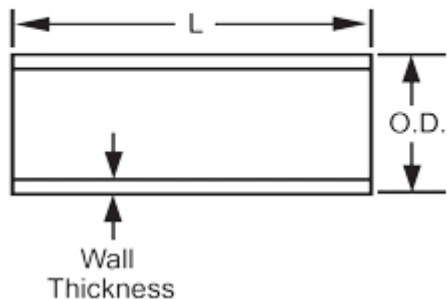

Weight(gm): 200

Size: 1"

Color: BLUE

Material: PVC LE

Type 15 Ft Length

L = 15

AVG.O.D. = 1.315

Minimum Wall = .179

Typical Pipe Dimension Reference

The information printed here is based on current information & product design at the time of publication and is subject to change without notification. Spears® ongoing commitment to product improvement may result in some variation. No representation, guarantees or warranties of any kind are as to its accuracy, suitability for particular application or results to be obtained therefrom. For verification of technical data or additional information, please contact Spears® Technical Service Department :: WEST COAST : (818) 364-1611 - EAST COAST : (717) 938-9006