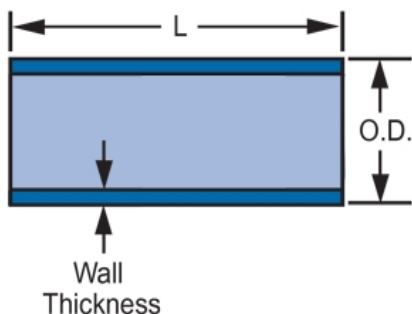

Part No: LXT-010

Pipe

Low Extractable Pipe

Desc: 1 LOW-EXTRACTABLE SCH80 PIPE 15FT

MSRP: 15.32

Part Code: 064

Weight(lbs): 0.441

Weight(kg): 0.2

Weight(gm): 200

Size: 1"

Color: BLUE

Material: PVC LE

Type 15 Ft Length

L = 15

AVG.O.D. = 1.315

Minimum Wall = .179