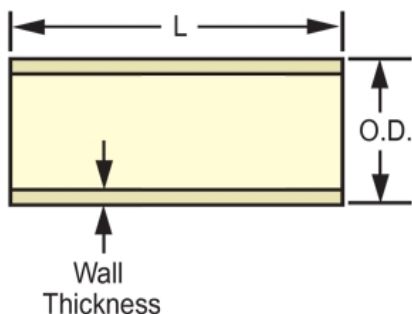

Spears® Technical Information

25-Aug-21 10:51:07 PM

Part No: CTS-010-20

Pipe

EverTUFF® CTS Pipe-SDR11

Desc: 1 CTS CPVC PIPE (20 FT. LENGTH)

MSRP: 5.47

Part Code: 034

Weight(lbs): 0.24

Weight(kg): 0.109

Weight(gm): 109

Size: 1"

Color: TAN

Material: CPVC

Connection 20 Foot Length

NSF® Certified Lead Free

L = 20

AVG.O.D. = 1.125
D.

Minimum = .102
m Wall

Typical Pipe Dimension Reference

The information printed here is based on current information & product design at the time of publication and is subject to change without notification. Spears® ongoing commitment to product improvement may result in some variation. No representation, guarantees or warranties of any kind are as to its accuracy, suitability for particular application or results to be obtained therefrom. For verification of technical data or additional information, please contact Spears® Technical Service Department :: WEST COAST : (818) 364-1611 - EAST COAST : (717) 938-9006