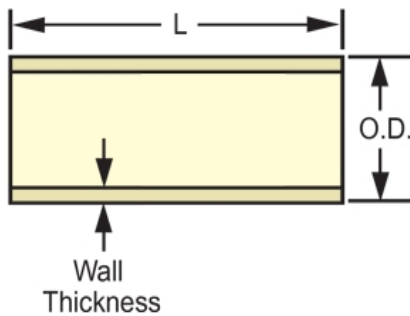

Spears® Technical Information

30-Aug-21 01:55:38 AM

Part No: CTS-007

Pipe

EverTUFF® CTS Pipe-SDR11

Desc: 3/4 CTS CPVC PIPE (10 FT. LENGTH)

MSRP: 2.67

Part Code: 034

Weight(lbs): 0.146

Weight(kg): 0.066

Weight(gm): 66

Size: 3/4"

Color: TAN

Material: CPVC

Connection 10 Foot Length

NSF® Certified Lead Free

Minimum = .080
m Wall

L = 10

AVG.O. = .875
D.

Typical Pipe Dimension Reference

The information printed here is based on current information & product design at the time of publication and is subject to change without notification. Spears® ongoing commitment to product improvement may result in some variation. No representation, guarantees or warranties of any kind are as to its accuracy, suitability for particular application or results to be obtained therefrom. For verification of technical data or additional information, please contact Spears® Technical Service Department :: WEST COAST : (818) 364-1611 - EAST COAST : (717) 938-9006