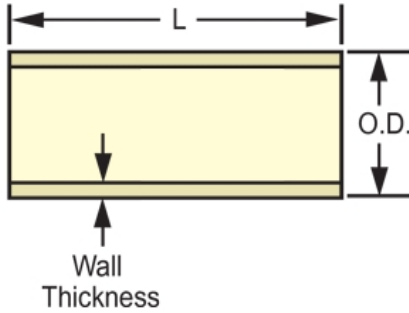

Spears® Technical Information

25-Aug-21 10:47:17 PM

Part No: CTS-005

Pipe

EverTUFF® CTS Pipe-SDR11

Desc: 1/2 CTS CPVC PIPE (10 FT. LENGTH)

MSRP: 1.48

Part Code: 034

Weight(lbs): 0.079

Weight(kg): 0.036

Weight(gm): 36

Size: 1/2"

Color: TAN

Material: CPVC

Connection 10 Foot Length

NSF® Certified Lead Free

L = 10

AVG.O.D. = .625
D.

Minimum = .060
m Wall

Typical Pipe Dimension Reference

The information printed here is based on current information & product design at the time of publication and is subject to change without notification. Spears® ongoing commitment to product improvement may result in some variation. No representation, guarantees or warranties of any kind are as to its accuracy, suitability for particular application or results to be obtained therefrom. For verification of technical data or additional information, please contact Spears® Technical Service Department :: WEST COAST : (818) 364-1611 - EAST COAST : (717) 938-9006