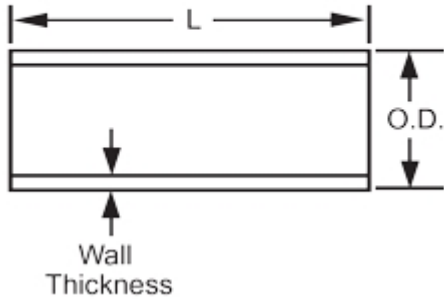

Spears® Technical Information

25-Aug-21 10:47:17 PM

Part No: CTS-005

Pipe

EverTUFF® CTS Pipe-SDR11

Desc: 1/2 CTS CPVC PIPE (10 FT. LENGTH)

MSRP: 1.48

Part Code: 034

Weight(lbs): 0.079

Weight(kg): 0.036

Weight(gm): 36

Size: 1/2"

Color: TAN

Material: CPVC

Connection 10 Foot Length

NSF® Certified Lead Free

L = 10

AVG.O.D. = .625
D.

Minimum = .060
m Wall

Typical Pipe Dimension Reference

The information printed here is based on current information & product design at the time of publication and is subject to change without notification. Spears® ongoing commitment to product improvement may result in some variation. No representation, guarantees or warranties of any kind are as to its accuracy, suitability for particular application or results to be obtained therefrom. For verification of technical data or additional information, please contact Spears® Technical Service Department :: WEST COAST : (818) 364-1611 - EAST COAST : (717) 938-9006