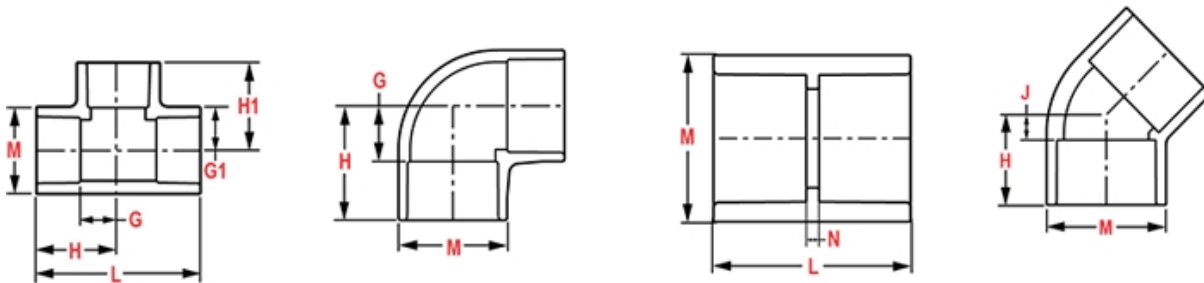

Weight(gm): 181

Size:

Color:

Material:

Under

Development

Injection Molded Dimension References:

- G** = (LAYING LENGTH) intersection of center lines to bottom of socket/thread; 90° elbows, tees, crosses; ± 1/32 inch.
- H** = Intersection of center lines to face of fitting; 90° elbows tees, crosses; ± 1/32 inch.
- J** = Intersection of center lines to bottom of socket/thread; 45° elbows; ± 1/32 inch
- L** = Overall length of fittings; ± 1/16 inch.
- M** = Outside diameter of socket/thread hub; ± 1/16 inch.
- N** = Socket bottom to socket bottom; couplings; ± 1/16 inch.
- W** = Height of cap; ± 1/16 inch

Typical Molded Dimension References

The information printed here is based on current information & product design at the time of publication and is subject to change without notification. Spears® ongoing commitment to product improvement may result in some variation. No representation, guarantees or warranties of any kind are as to its accuracy, suitability for particular application or results to be obtained therefrom. For verification of technical data or additional information, please contact Spears® Technical Service Department :: WEST COAST : (818) 364-1611 - EAST COAST : (717) 938-9006