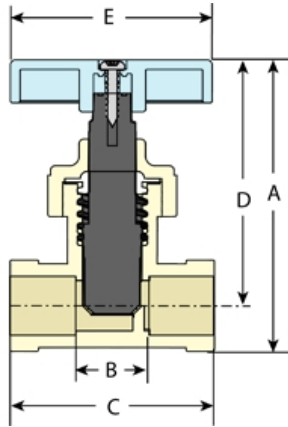

Part No: 8422CH-007

EverTUFF® CTS

Stop Valve

Desc: 3/4 CTS CPVC STOP VALVE SOC CLEAR HANDLE

MSRP: 20.4

Part Code: 217

Weight(lbs): 0.154

Weight(kg): 0.07

Weight(gm): 70

Size: 3/4

Color: TAN

Material: CPVC

Connection Socket x Socket
Type Stop Valve W/Clear Handle
NSF® Certified LEAD FREE
Pressure Rating 100 psi @ 180° F

A = 3-1/16

B = 1

C = 2-1/2

D = 2-7/16

E = 2-1/16

Injection Molded Dimension References:

- G** = (LAYING LENGTH) intersection of center lines to bottom of socket/thread; 90° elbows, tees, crosses; ± 1/32 inch.
- H** = Intersection of center lines to face of fitting; 90° elbows tees, crosses; ± 1/32 inch.
- J** = Intersection of center lines to bottom of socket/thread; 45° elbows; ± 1/32 inch
- L** = Overall length of fittings; ± 1/16 inch.
- M** = Outside diameter of socket/thread hub; ± 1/16 inch.
- N** = Socket bottom to socket bottom; couplings; ± 1/16 inch.
- W** = Height of cap; ± 1/16 inch

Typical Molded Dimension References

The information printed here is based on current information & product design at the time of publication and is subject to change without notification. Spears® ongoing commitment to product improvement may result in some variation. No representation, guarantees or warranties of any kind are as to its accuracy, suitability for particular application or results to be obtained therefrom. For verification of technical data or additional information, please contact Spears® Technical Service Department :: WEST COAST : (818) 364-1611 - EAST COAST : (717) 938-9006