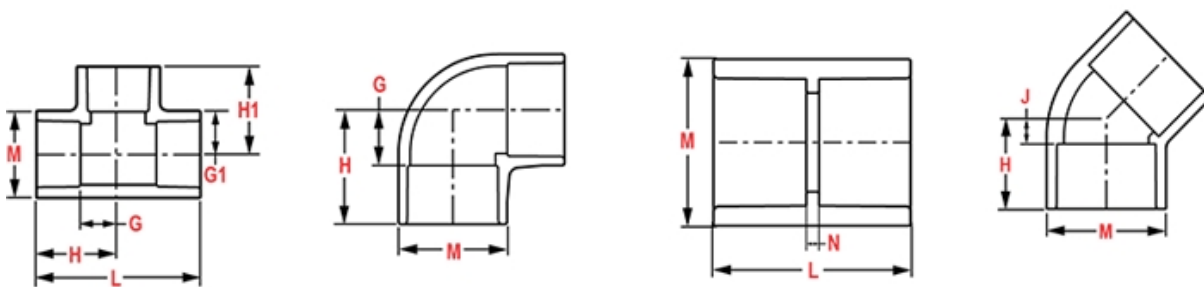

G = (LAYING LENGTH) intersection of center lines to bottom of socket/thread; 90° elbows, tees, crosses; ± 1/32 inch.

H = Intersection of center lines to face of fitting; 90° elbows tees, crosses; ± 1/32 inch.

J = Intersection of center lines to bottom of socket/thread; 45° elbows; ± 1/32 inch

L = Overall length of fittings; ± 1/16 inch.

M = Outside diameter of socket/thread hub; ± 1/16 inch.

N = Socket bottom to socket bottom; couplings; ± 1/16 inch.

W = Height of cap; ± 1/16 inch

Typical Molded Dimension References

The information printed here is based on current information & product design at the time of publication and is subject to change without notification. Spears® ongoing commitment to product improvement may result in some variation. No representation, guarantees or warranties of any kind are as to its accuracy, suitability for particular application or results to be obtained therefrom. For verification of technical data or additional information, please contact Spears® Technical Service Department :: WEST COAST : (818) 364-1611 - EAST COAST : (717) 938-9006