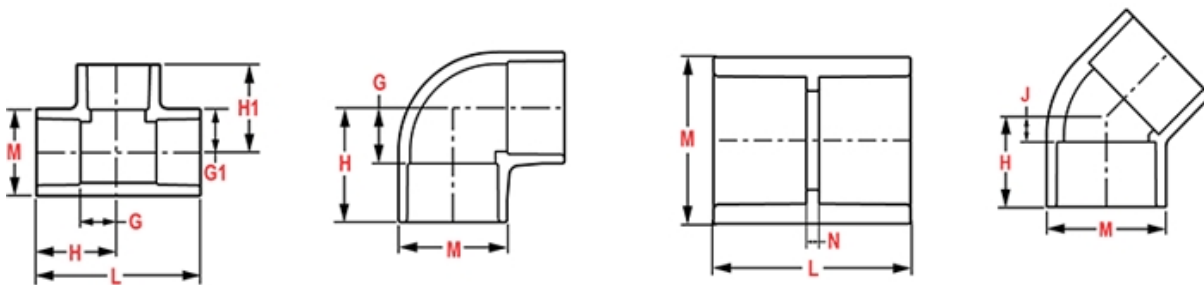

Part No: 41101H101-060

All

AV-1

Desc: 6 STANDARD BUTTERFLY VALVE PVC BUNA-N WITH DOUBLE ACTING 80PSI AIR TO AIR ACTUATOR WITH BASIC MANUAL OVERRIDE

MSRP: 2396.74

Part Code: 540

Weight(lbs): 23.876

Weight(kg): 10.83

Weight(gm): 10830

Size: 6

Color:

Material:

Connection Buna-N

Under

Development

Injection Molded Dimension References:

G = (LAYING LENGTH) intersection of center lines to bottom of socket/thread; 90° elbows, tees, crosses; ± 1/32 inch.

H = Intersection of center lines to face of fitting; 90° elbows tees, crosses; ± 1/32 inch.

J = Intersection of center lines to bottom of socket/thread; 45° elbows; ± 1/32 inch

L = Overall length of fittings; ± 1/16 inch.

M = Outside diameter of socket/thread hub; ± 1/16 inch.

N = Socket bottom to socket bottom; couplings; ± 1/16 inch.

W = Height of cap; ± 1/16 inch

Typical Molded Dimension References

The information printed here is based on current information & product design at the time of publication and is subject to change without notification. Spears® ongoing commitment to product improvement may result in some variation. No representation, guarantees or warranties of any kind are as to its accuracy, suitability for particular application or results to be obtained therefrom. For verification of technical data or additional information, please contact Spears® Technical Service Department :: WEST COAST : (818) 364-1611 - EAST COAST : (717) 938-9006