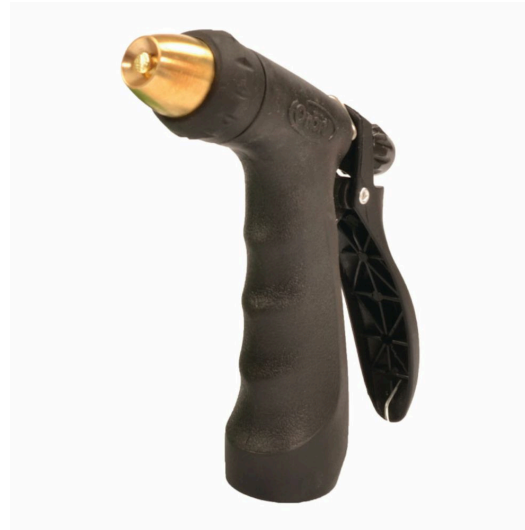

# T43 Nozzle

Rubber hose designed to withstand hot water temperatures for kitchen and mat washdown.

Insulated standard and premium nozzles with contour grips. For use with NoTrax® hot water hoses. Premium nozzle is a rear trigger nozzle to allow flow control and adjustable spray for a fine mist to heavy stream. Durable brass-nuzzled pistol connects easily to any standard hose and brass tip ensures long continual use. Standard nozzle is a 5 1/2" metal trigger nozzle with removeable thread protector. Three sprays, jet, cone and mist.

- Contoured, comfort-fit grip
- For hot water use
- Spray adjusts from fine mist to heavy stream
- Insulated to help prevent hot or cold handle
- Ideal for all washdown needs
- Nozzles can be used with Notrax® rubber hoses

Colors	n/a
Product Group	Ergonomic, Anti-fatigue & Safety Matting
Sales Tip	Use with nozzles and hose rack for all washdown applications.
Reach	Not REACH Compliant
Prop 65 Warning	WARNING: This product can expose you to lead which is known to the State of California to cause cancer, birth defects or reproductive harm. For more information, visit <a href="http://www.P65Warnings.ca.gov">www.P65Warnings.ca.gov</a>