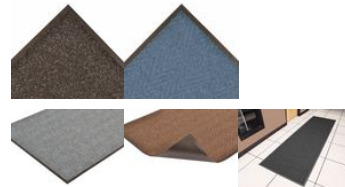

# 105 Chevron

Chevron pattern entrance mat to clean footwear in light to medium traffic areas

This chevron floor runner entrance mat provides distinctive styling and easy maintenance in one mat. Popular chevron carpet design scrapes debris from shoes regardless of the traffic flow. Chevron is the perfect choice for any light to medium traffic areas including entranceways and lobbies.

- Popular lighter-weight chevron high/low carpet design is attractive and functional as it scrapes debris from shoes regardless of traffic flow
- 18 ounces of needle-punched yarn per square yard
- Carpet made of 25% post industrial and consumer recycled content
- Low profile entrance mat to perform in narrow clearance doorways
- Vinyl backing ensures minimal buckling and mat movement

Stock Sizes	2'x3', 3'x4', 3'x5', 3'x6', 3'x10', 4'x6', 4'x8'		
Roll Sizes	3'x60', 4'x60', 6'x60'		
Cut Lengths	3', 4' and 6' widths (up to 60' long)		
Thickness	5/16"		
Colors	 Brown	 Charcoal	 Slate Blue
Product Group	Entrance Matting		
Environment	Indoor		
Usage Intensity	Light traffic		
Sales Tip	This mat has more carpet per square yard than most look-alike competitive products		
Material	Polypropylene		
Product Weight sqft in lbs	0.75		
Process	Needle punched		
Backing	Vinyl		
Reach	Reach compliant (Registration, Evaluation, Authorization and Restriction of Chemicals).		
Prop 65 Warning	Prop 65 Compliant		