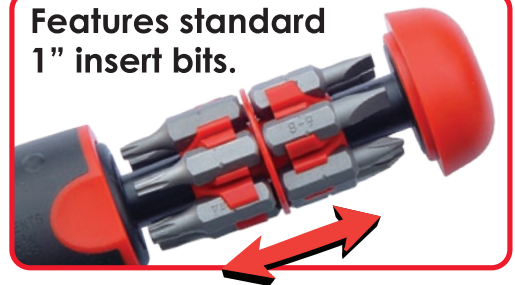

LIMITED LIFETIME WARRANTY!

CUSTOMER SERVICE 1-866-522-3652 8:00 am - 4:30 pm PST
Email: sales@megapro.net Fax: 1-604-522-1485 Web: www.megapro.net