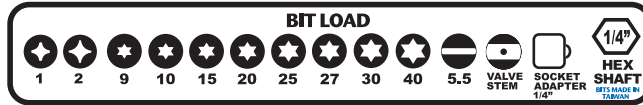

MEGAPRO⁺
Every bit better.

AUTOMOTIVE

Megapro[®] is a registered trademark of Winsire Enterprises Corporation

AUTOMOTIVE 14in1

PART# 141AUTO

Loaded with the most popular bits used in automotive work, including a 1/4" socket adapter, this driver is a must for the professional mechanic or anyone who works on their car or truck. The valve stem bit is also a standard bit-type in the HVAC industry. The shaft opening serves as a 1/4" hex driver.

Valve Stem Bit

1/4" Socket Adaptor

AUTOMOTIVE RATCHETING

PART# 211R1C36RD

STAINLESS STEEL

28-TOOTH SOLID-CORE[™] RATCHET

Features patent pending ZAD 8 Zinc Alloy SOLID-CORE[™] ratchet that delivers over 225 inch lbs of torque strength. Shaft is made from Stainless Steel 303. The Shaft opening serves as a 1/4" hex driver. 12-1 inch insert bits made from S2 industrial grade steel.