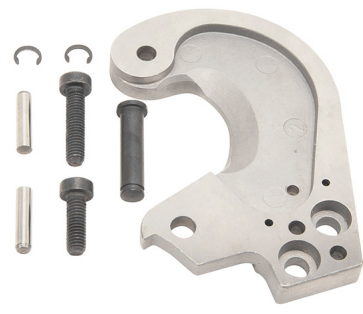

Fixed Blade Set for Pre-2017 Edition Cat. No. 63607

Replacement blade set for use with Klein's Cat. No. 63607 Ratcheting Cable Cutter (Pre-2017 Edition). Forged, heat-treated, shear-type cutting blades are made of hardened steel for sharpness and long life. Cuts up to 336 MCM ACSR, 400 MCM copper and 600 MCM aluminum.

Specifications

Application:	Cable Cutting	For Use With:	Cat. No. 63607 (Pre-2017 Edition)
Weight (oz):	5.4	Weight (g):	153