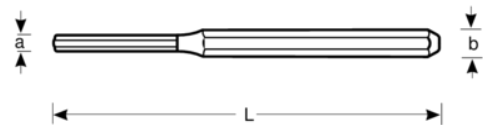

3732

Nail Drift Punches with Plastic Handle Retail Pack

PRODUCT DETAILS

- Fully polished steel surface with brilliant chrome finishing
- High-performance alloy steel
- Plastic handle
- Available in retail packaging, on blister card

Follow the Fish!

PRODUCT ATTRIBUTES

Product	L	a	b	
SB-3732-2-125	125 mm	2 mm	8.0 mm	60 g
SB-3732-2.5-125	125 mm	2.5 mm	8.0 mm	60 g
SB-3732-3.2-125	125 mm	3.2 mm	8.0 mm	50 g
SB-3732-4-125	125 mm	4 mm	8.0 mm	60 g