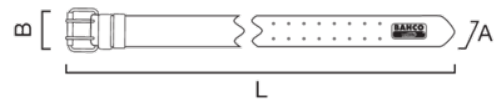

**4750-HDLB**  
**Heavy Duty Leather Belts**

**PRODUCT DETAILS**

- Simple design and flexibility of the belts helps in easy using
- Fits any weight
- Made from extra strong leather
- Perfect for supporting tool holders
- Includes an adjustable metal buckle
- The belt has been perforated to suit all waist sizes

**PRODUCT ATTRIBUTES**

Product	L	A	B	g
<b>4750-HDLB-1</b>	1380 mm	4 mm	47 mm	340 g

**Follow the Fish!**