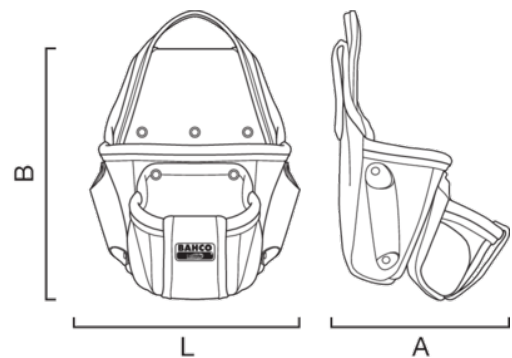

**4750-2PP**  
**Two Pocket Fixings Pouches**

**PRODUCT DETAILS**

- General shape with rigid pocket sides to keep the pouch stable and vertical
- Two wide pockets fixings pouch
- Extremely robust, made of 1680 denier polyester
- Leather sleeve for your knife
- Handy extra pocket
- Universal pouch fits any Bahco tool belt or normal clothing belt
- Handle for carrying it

**Follow the Fish!**

PRODUCT ATTRIBUTES

Product	L	A	B	
<b>4750-2PP-1</b>	265 mm	130 mm	285 mm	360 g