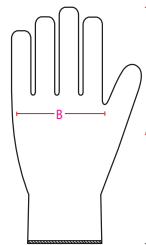

DIMENSIONS (Inches)

	S	M	L	XL	XXL
A	9.2	9.6	9.8	10.2	10.6
B	3.8	4.0	4.3	4.5	4.6

SPECIFICATIONS

LINER MATERIALS	Gray Cotton/Polyester Liner
COATING MATERIALS	Blue Crinkle Latex Palm Coated

PACKAGING					
CASE SIZE	S	M	L	XL	XXL
PER CARTON	120	120	120	120	120
CASE WEIGHT	22.03/lbs	24.23/lbs	25.33/lbs	26.43/lbs	27.75/lbs
CUFF COLOR	Red	Yellow	Brown	Black	Light Blue
ORIGIN	PRC				