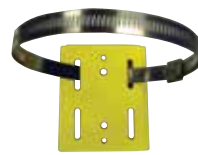

Wall Mount Retractable Belt Tape Barriers

Pull to extend belt tape from the wall for a barrier.

Wall Mount Retractable Belt Tape Barriers are ideal for quickly setting up a retractable barrier without taking up any floor space — especially when portable posts are not appropriate.

- 2" wide, heavy-duty belt tape resists fraying or puckering
- Belt tape neatly and safely retracts back into holder with controlled, consistent and reliable rotary damper brake technology
- Noticeable red slide action lock
- For indoor use

No.	Price / Each
PRT400	\$22.47

Wall-Mount Receiver

For use with 10-ft., 15-ft., and 25-ft. wall units.

No.	Price / Each
PRT300	\$14.59

Other styles, including custom printed belt tapes are available. Contact us for a quote. Refer to part number **PRT405** for 10-ft. or part number **PRT415** for 15-25-ft.

Rack Mount Retractable Belt Tape Barriers

Extend belt tape from the end of a storage rack.

- Mount onto storage racks in warehouses, factories, and stock areas to restrict access
- Mount the unit to vertical rack support with choice of hose clamp for semi-permanent installation or magnet for quick install and removal
- Ideal for portable use throughout the rack area
- Durable 2" wide belt tape end has S-Clip to wrap and secure around the opposite rack support
- Available each in yellow case with diagonal yellow and black striped tape or 'Caution Do Not Enter' message tape, in three lengths