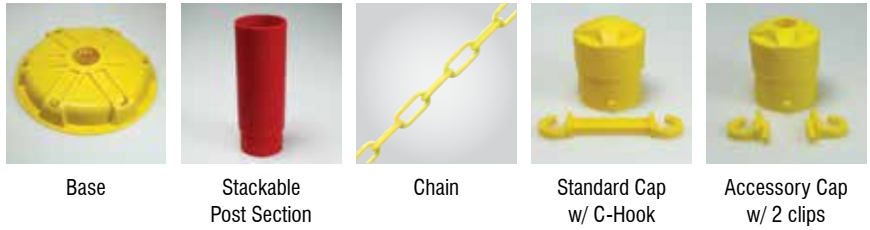

Base

Stackable Post Section

Chain

Standard Cap w/ C-Hook

Accessory Cap w/ 2 clips